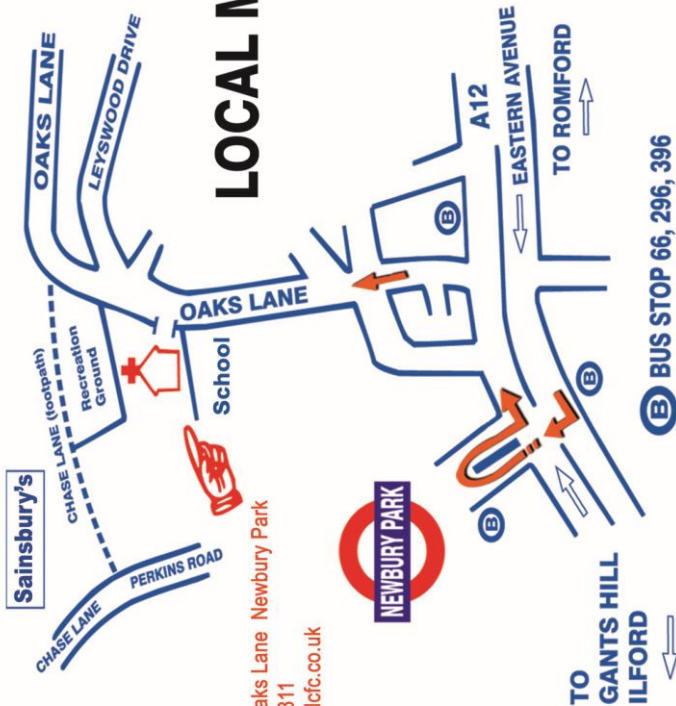

ALL ARE WELCOME

**East London Christian Fellowship Centre
 Whites Farm, Oaks Lane,
 Newbury Park, Ilford Essex, IG2 7PR**

Tel: 0208 597 8811 www.elcfc.co.uk info@elcfc.co.uk

LOCAL MAP

Whites Farm Oaks Lane Newbury Park
 Tel. 020 8597 8811
 Website: www.elcfc.co.uk